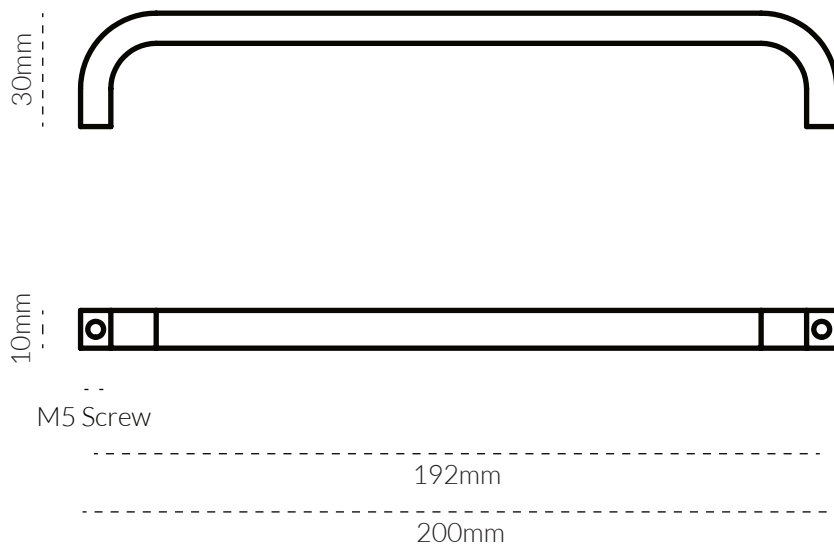

CURVE PULL SMALL 200MM

TECH SPEC

SPECIFICATIONS

FINISH	SKU	FIXINGS ALSO INCLUDED
 Natural Brass	4051-200-US4	<ul style="list-style-type: none">- 2x M5 * 25mm Screw- 2x M5 * 40mm Screw- 2x M5 Spring Washer 
 Aged Brass	4051-200-AB	
 Tumbled Brass	4051-200-TB	
 Bronze	4051-200-BR	
 Brushed Nickel	4051-200-BN	
 Tumbled Nickel	4051-200-TN	
 Matte Black	4051-200-US19	
 Matte White	4051-200-W	